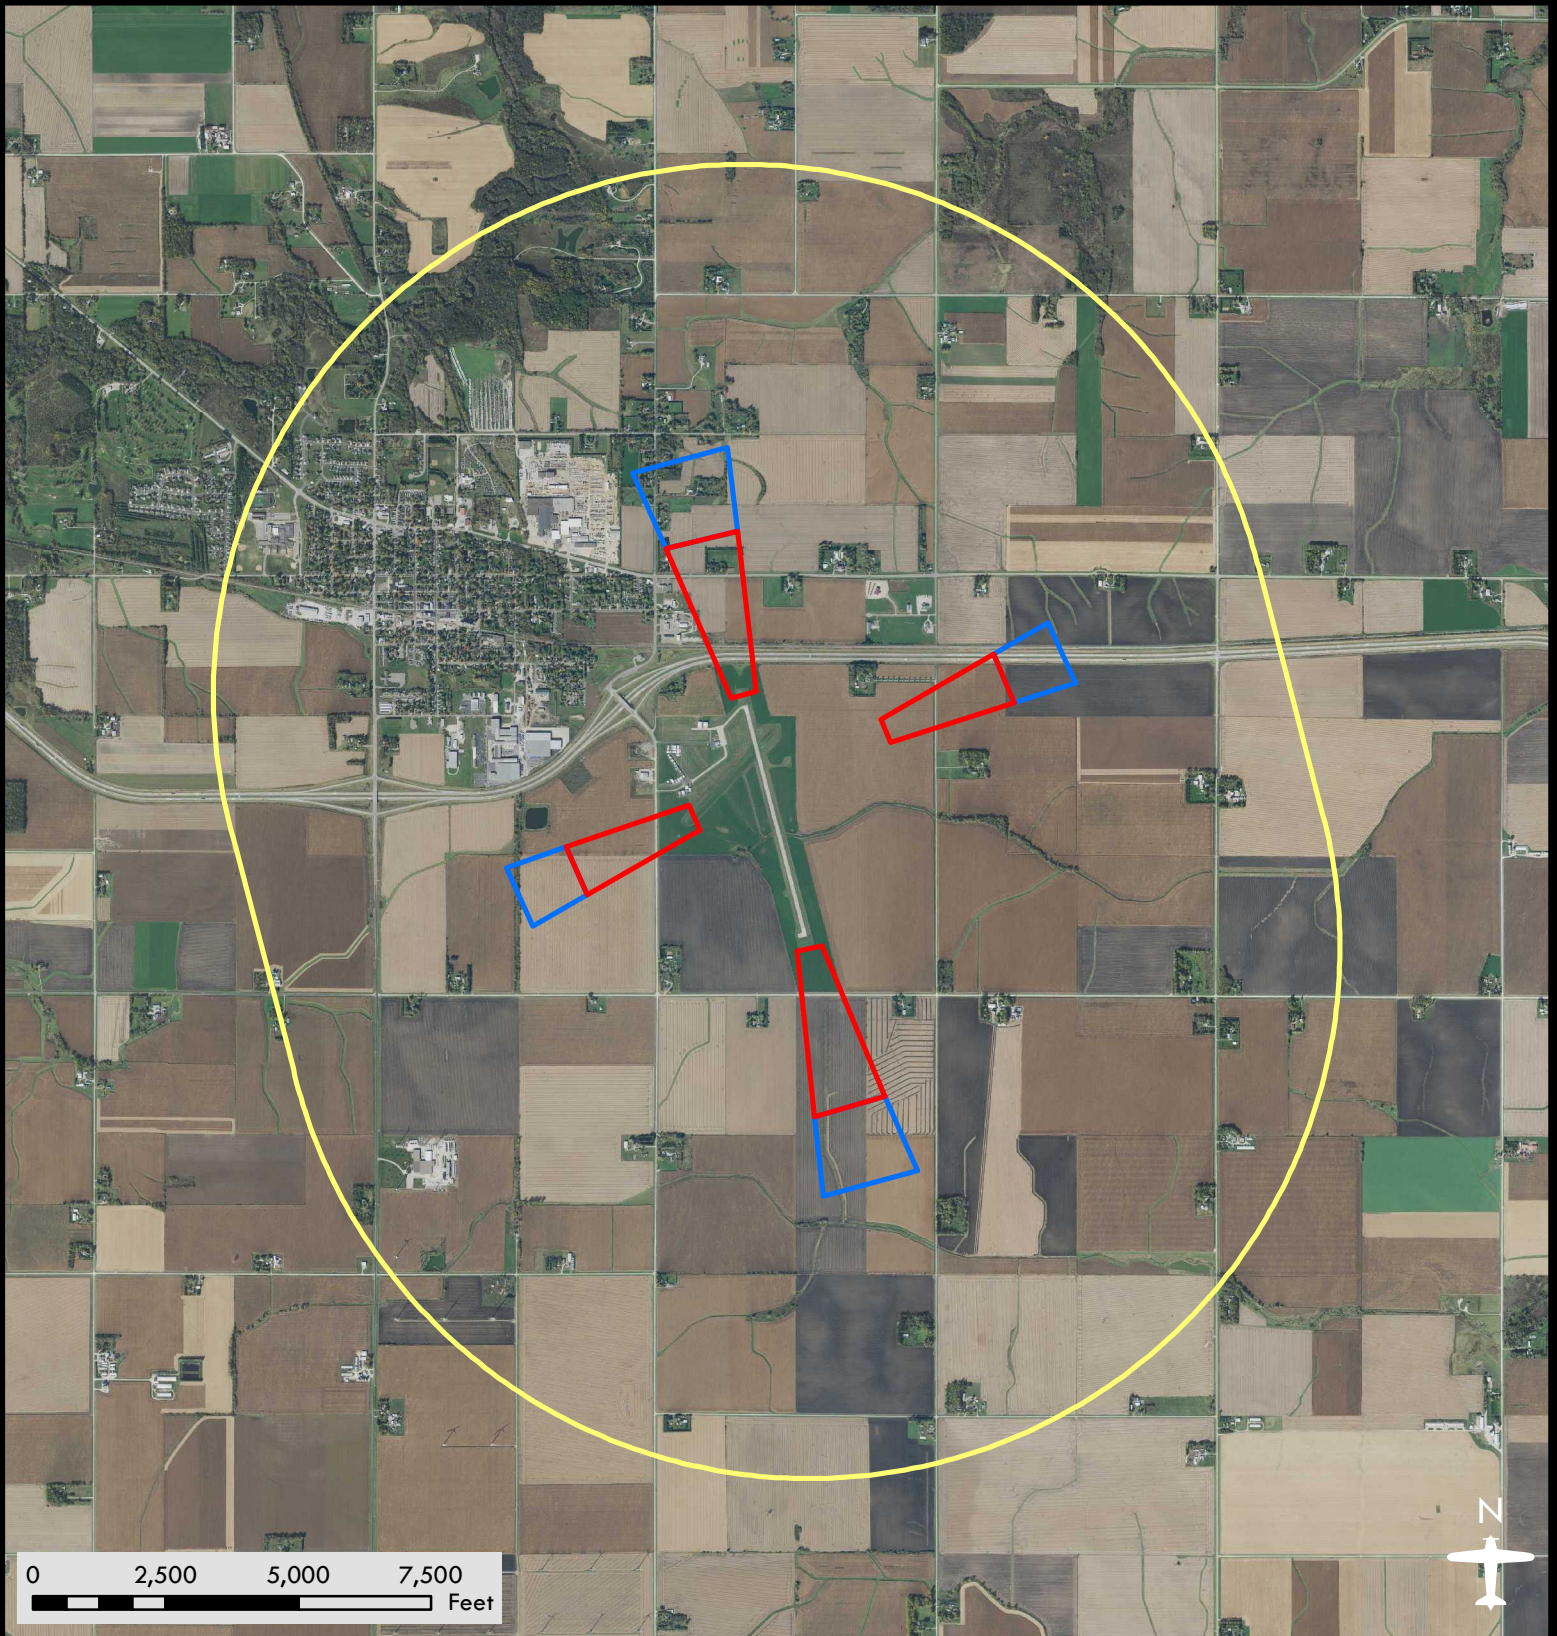

# Dodge Center Municipal Airport

Airport Safety Zones

Date: 08/08/2018

## Legend

-  Zone A
-  Zone B
-  Zone C

**DISCLAIMER:** This is not an official zoning map. To view the official map and ordinance for this airport, please visit the Airport Zoning Information Warehouse at <https://www.dot.state.mn.us/aero/planning/zoning-warehouse.html>. The State of Minnesota makes no representations or warranties expressed or implied, with respect to the reuse of the data provided herewith regardless of its format or the means of its transmission. There is no guarantee or representation to the user as to the accuracy, currency, suitability, or reliability of this data for any purpose. The user accepts the data "as is." The State of Minnesota assumes no responsibility for loss or damage incurred as a result of any user's reliance on this data. All maps and other material provided herein are protected by copyright. Permission is granted to copy and use the materials herein.